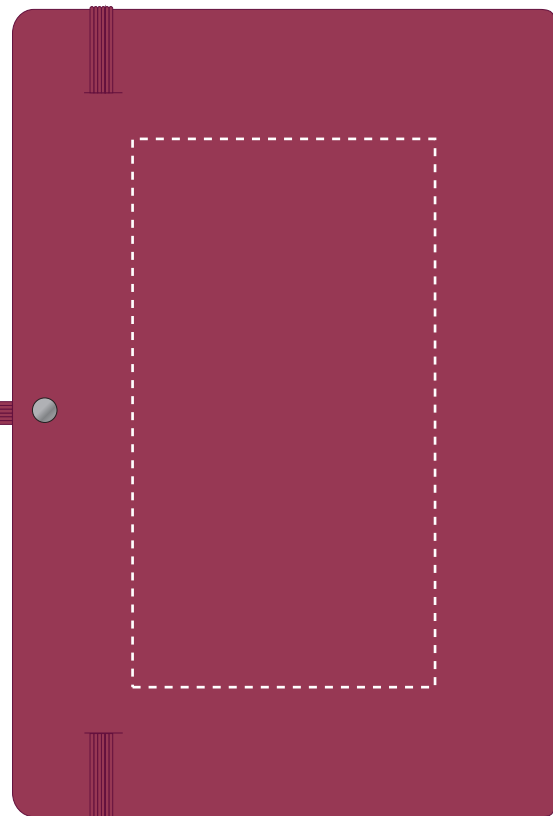

We stock this item in the following colours

**PANTONE REFERENCE(S)**

 Full Colour Printing

Product Image for visualisation
- colours may vary

ARTWORK SCALE 50%

- CENTRED TO PRINT AREA
- CENTRED TO NOTEBOOK

ARTWORK SCALE 50%

- CENTRED TO PRINT AREA
- CENTRED TO NOTEBOOK

The dashed line is to demonstrate print area and will not appear on your printed item

PLEASE NOTE:

- All colours including print and product are for visual purposes only and should not be regarded as the actual colour of the product and print.
- Some products may vary from batch to batch and may differ from previous orders.
- The colour and texture of a product can also have an effect on the final print colour.
- By approving this order we accept that you understand these terms.

To proceed, please approve visual via the online system.

ARTWORK SCALE 100%
Max print area: 195mm x 100mm

ARTWORK SCALE 100%
Max print area: 145mm x 80mm